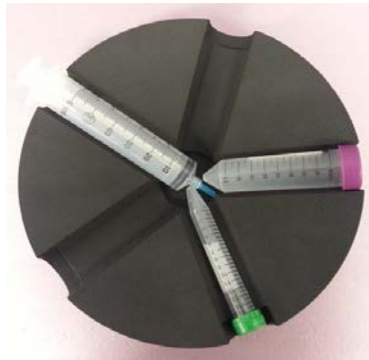

### Technical Specifications\*

- 160 kV AND 11.25 mA
- Dose Uniformity 90%
- 26" x 28" x 67"
- 1,000 lbs
- On wheels
- Self-Contained Cooling System
- Data Logging Capabilities

		Source	Field
	Output	Distance	Diameter
Levels	Gy/min	(mm)	(mm)
Level-7	59.0	118	75
Level-6	24.3	184	118
Level-5	13.5	247	163
Level-4	8.7	308	206
Level-3	5.9	373	250
Level-2	4.3	437	294
Level-1	3.3	501	337
Level-0	2.9	530	357